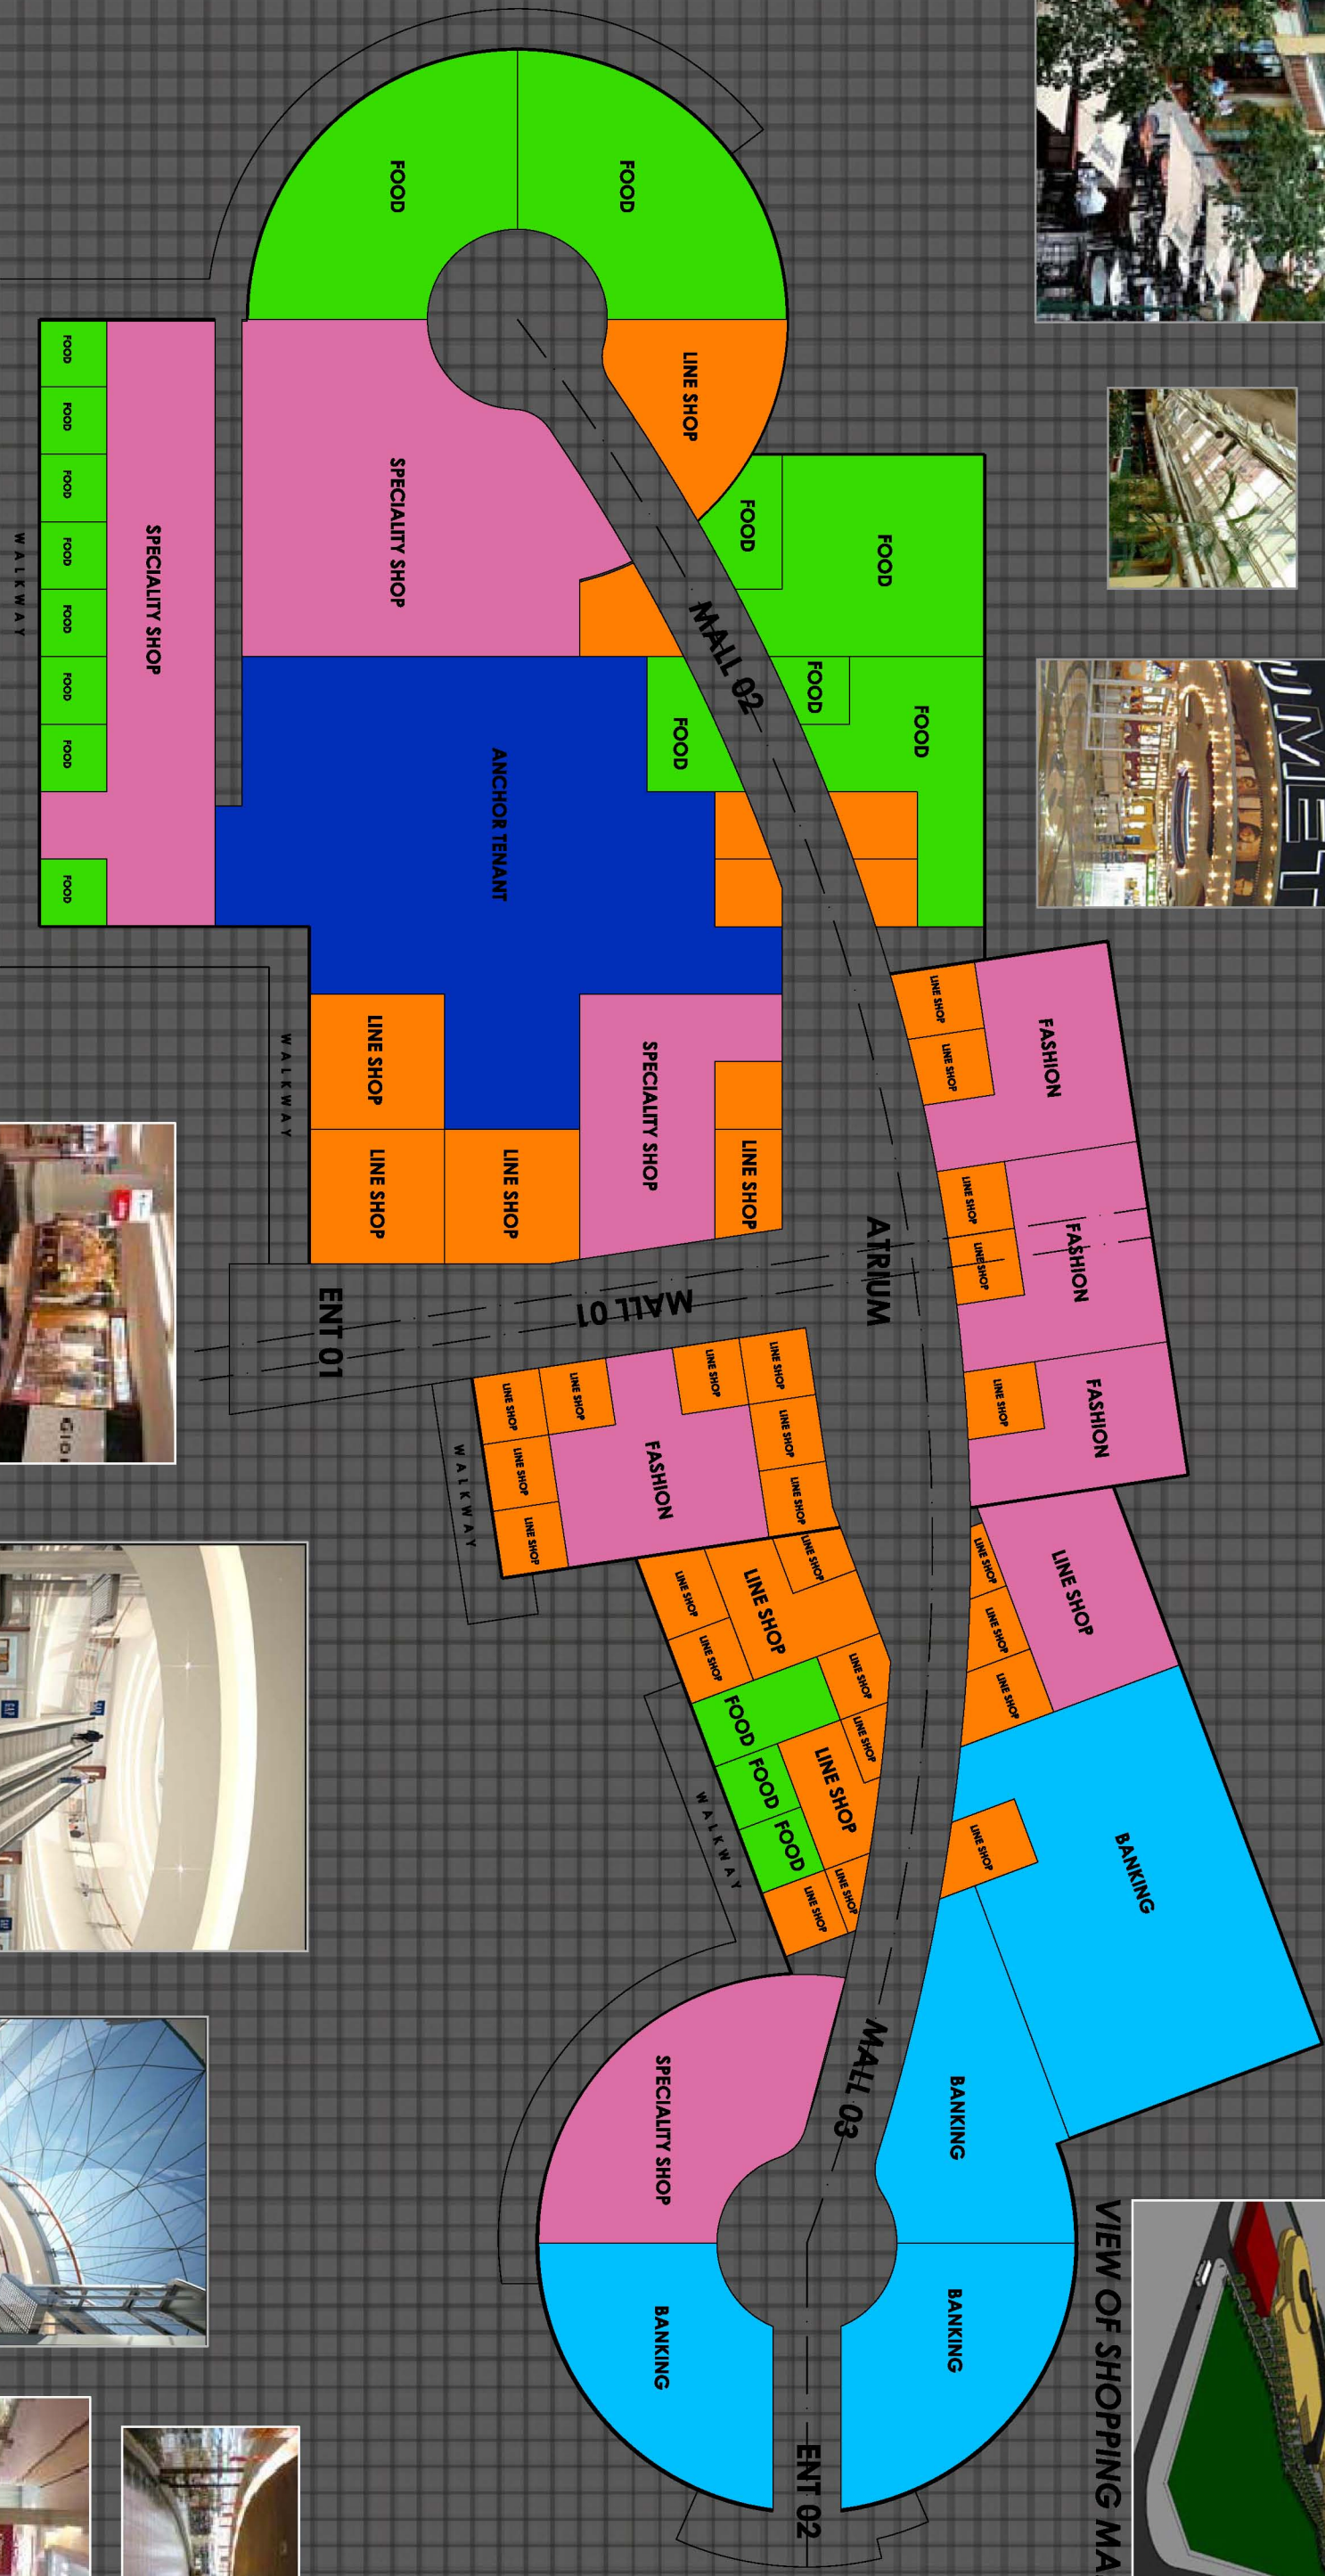

VIEW OF SHOPPING MALL

thabo khulani design studio

MBIZANA MIXED-USE DEVELOPMENT : SHOPPING MALL LAYOUT
layout plan